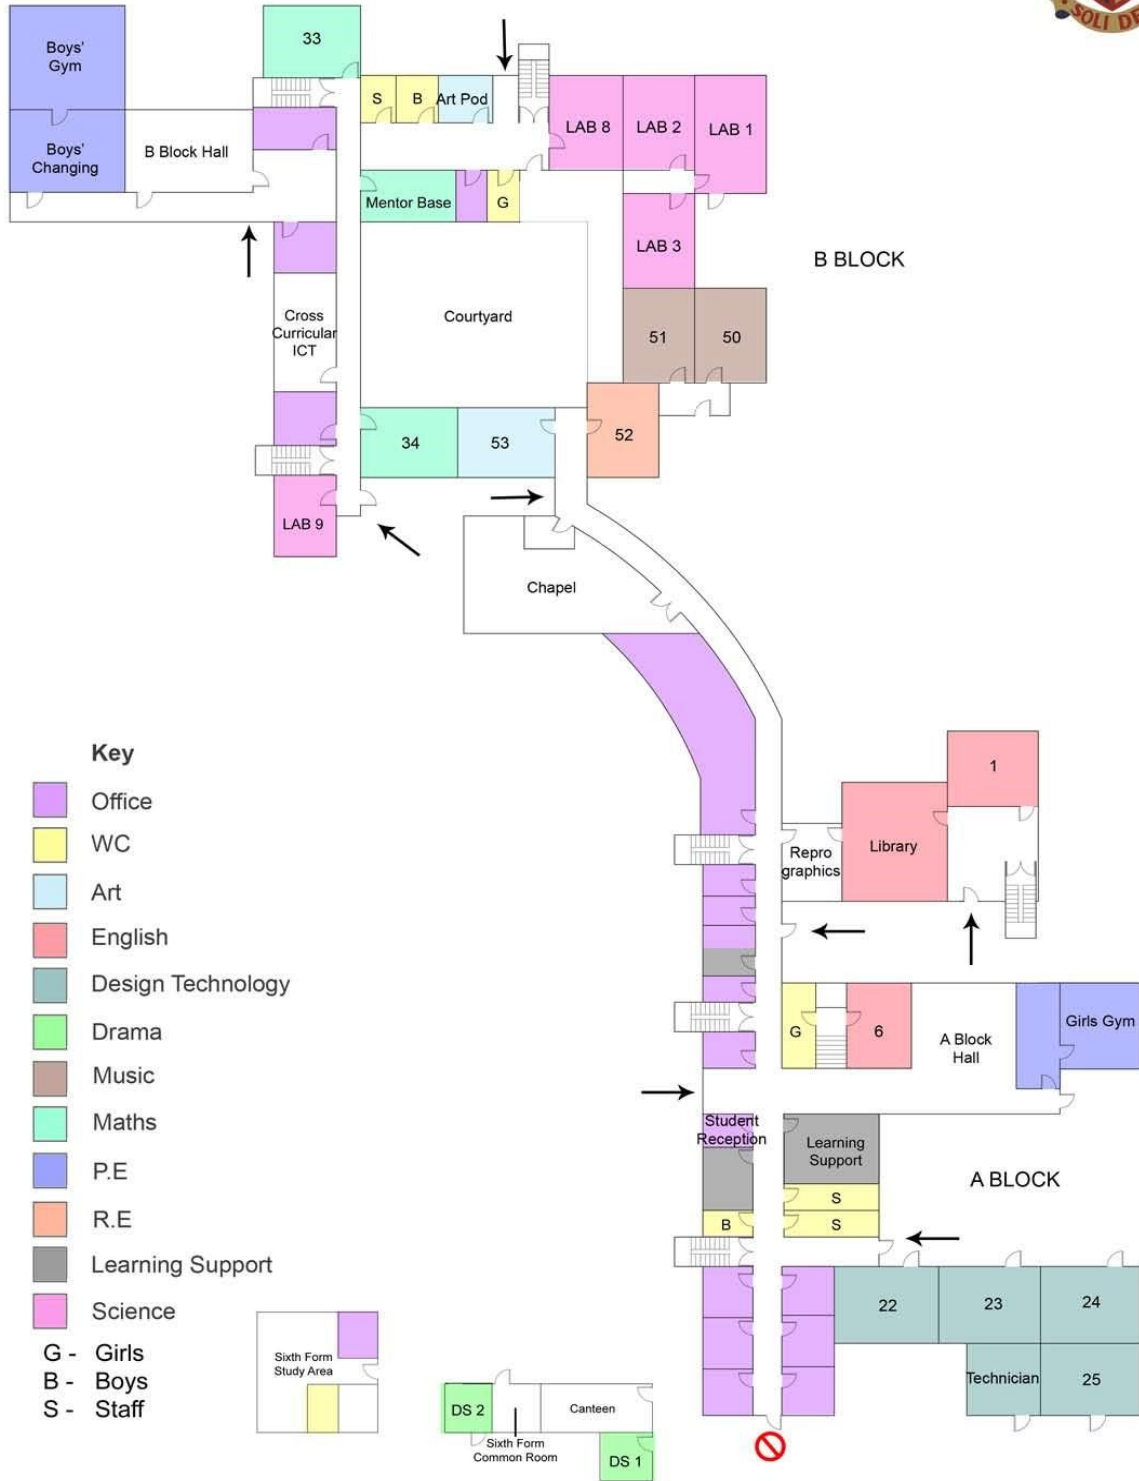

BISHOP ULLATHORNE CATHOLIC SCHOOL CLASSROOM PLAN

GROUND FLOOR

BISHOP ULLATHORNE CATHOLIC SCHOOL CLASSROOM PLAN